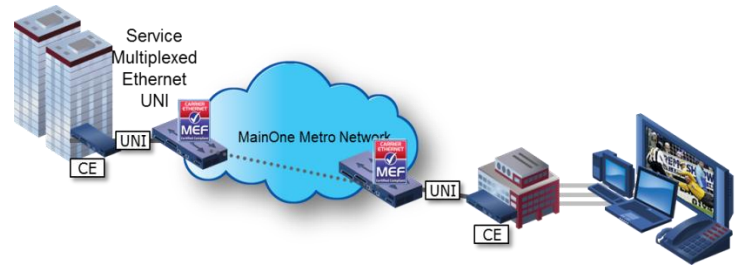

What to expect

- **Reliability:** A self-healing fiber ring topology which offers a resilient network to protect your critical data
- **Scalability:** Access and share resources more quickly with speeds ranging from 2Mbps to 1Gbps
- **Simplicity:** Uses the familiar Ethernet technology to connect multiple locations, complementing your existing LAN infrastructure and IT resources
- **Expanded capabilities:** Point to Point, Point to Multipoint, Multipoint to Multipoint Topologies supported
- **Cost Effective Solution:** Ethernet connectivity that allows you to get superior dedicated bandwidth for your private network at a lower cost of ownership than traditional networks

Your Business can enjoy

- Cost reduction in implementing traditional WAN solutions such as those based on SDH technologies, while maintaining the highest level of performance.
- Full control over your routing thereby providing improved agility
- Flexible granular and scalable bandwidth, with the ability to easily change bandwidth level up to the port capacity
- 24x7 support for your network
- Quick fault restoration.
- Faster file transfers for your convenience.
- Capacity to handle large volumes of data for all your daily business transactions.

You can use the Main One Ethernet Services to

- Connect your HQ to your branch office in a secured manner and transfer data effortlessly
- Connect your LAN to another LAN or create a WAN for information sharing.
- Connect PABX between two different buildings, to enjoy extension calls for FREE.
- Provide High Speed Data Transmission
- Send video images and also do video conferencing
- Connect to the Internet

MainOne EtherLink Private Line Service:

A dedicate, secure and high speed Point-to-Point Ethernet connectivity between two customer locations. This high bandwidth solution allows you to connect your Customer Premises equipment (CPE) using a lower cost Ethernet interface