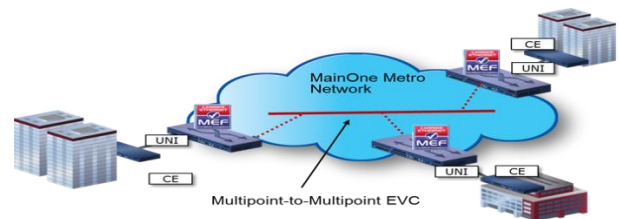

MainOne EtherLink Private Line Service:

A dedicate, secure and high speed Point-to-Point Ethernet connectivity between two customer locations. This high bandwidth solution allows you to connect your Customer Premises equipment (CPE) using a lower cost Ethernet interface

MainOne EtherLink Private Virtual Line

This service provides an Ethernet Virtual Connection (EVC) between multiple customer locations. This enables a single physical connection to Customer Premise Equipment (CPE) for multiple virtual connections; providing a point-to-point or point-to-multipoint connection

MainOne EtherLAN Service

Providing a secure and high speed Multi Point to Multi Point Ethernet connectivity between any customer devices located in different locations. Data sent from one location may be received at any of the other connected sites.