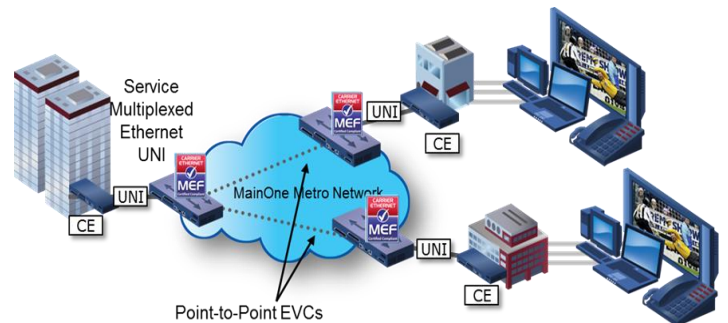

Your Business can enjoy

- Cost reduction in implementing traditional WAN solutions such as those based on SDH technologies, while maintaining the highest level of performance.
- Full control over your routing thereby providing improved agility
- Flexible granular and scalable bandwidth, with the ability to easily change bandwidth level up to the port capacity
- 24x7 support for your network
- Quick fault restoration.
- Faster file transfers for your convenience.
- Capacity to handle large volumes of data for all your daily business transactions.

You can use the Main One Ethernet Services to

- Connect your HQ to your branch office in a secured manner and transfer data effortlessly
- Connect your LAN to another LAN or create a WAN for information sharing.
- Connect PABX between two different buildings, to enjoy extension calls for FREE.
- Provide High Speed Data Transmission
- Send video images and also do video conferencing
- Connect to the Internet

MainOne EtherLink Private Line Service:

A dedicate, secure and high speed Point-to-Point Ethernet connectivity between two customer locations. This high bandwidth solution allows you to connect your Customer Premises equipment (CPE) using a lower cost Ethernet interface

MainOne EtherLink Private Virtual Line

This service provides an Ethernet Virtual Connection (EVC) between multiple customer locations. This enables a single physical connection to Customer Premise Equipment (CPE) for multiple virtual connections; providing a point-to-point or point-to-multipoint connection